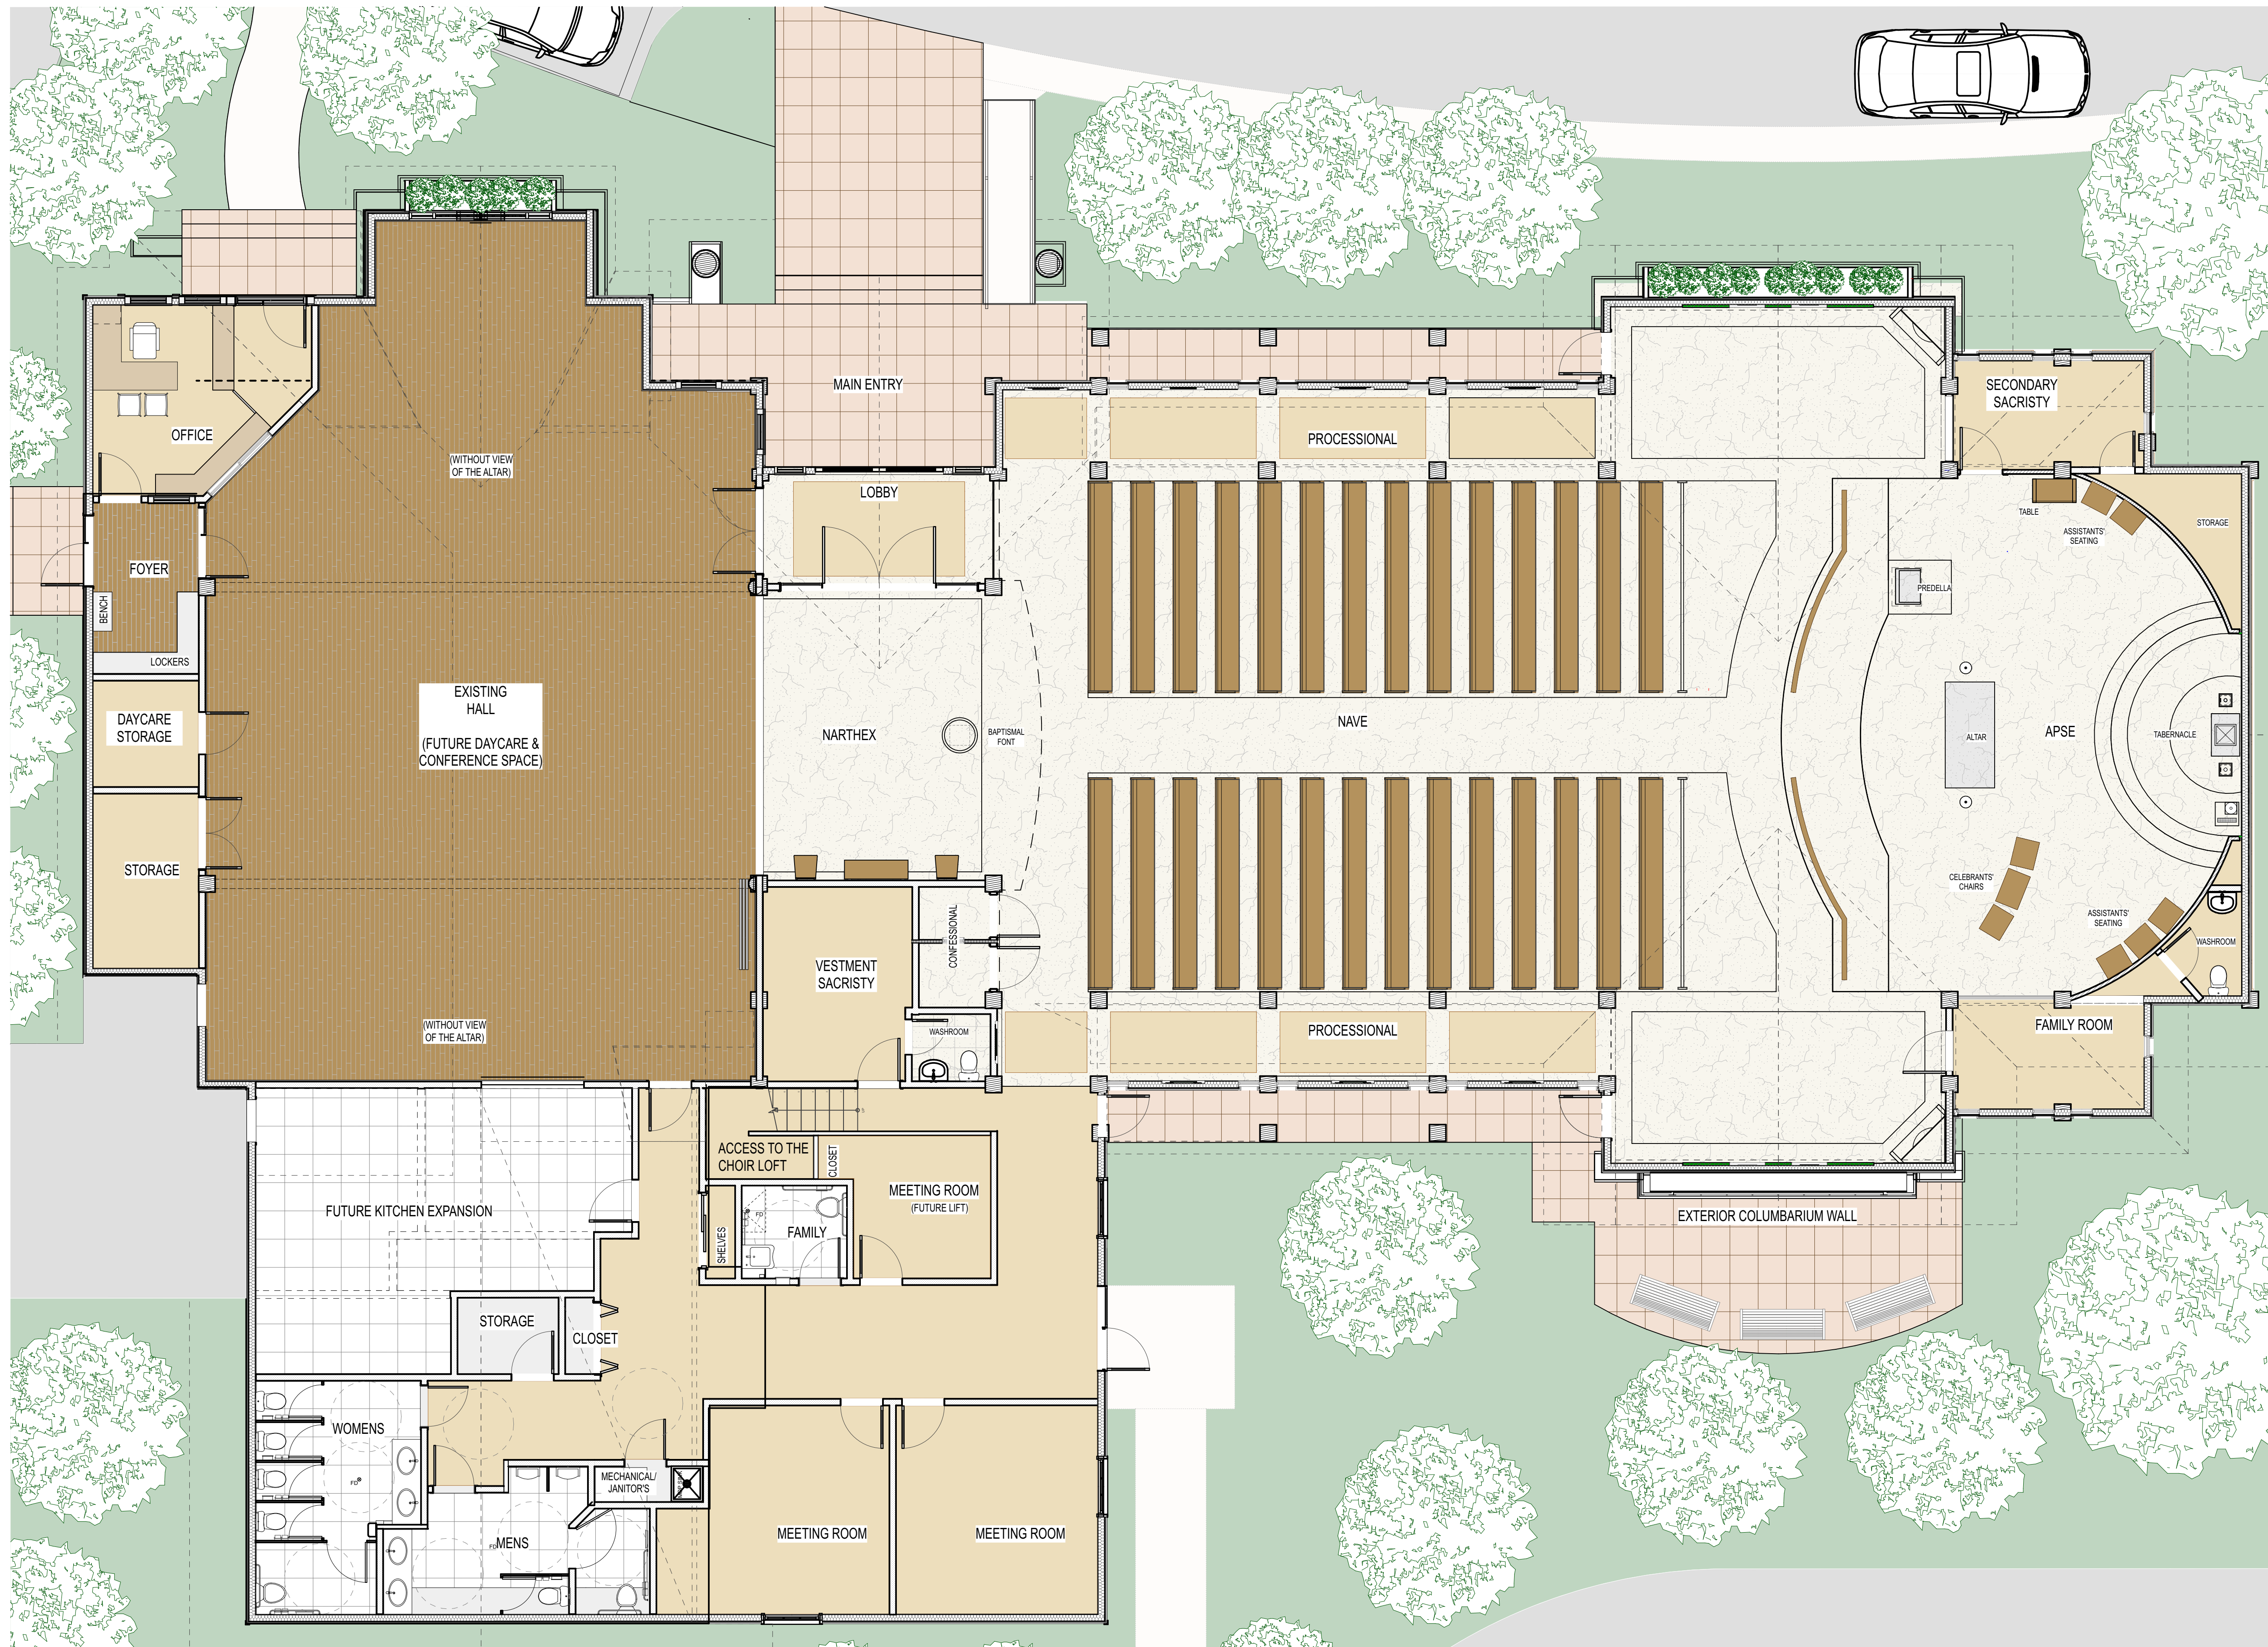

NEW CHURCH FLOOR AREAS

GROUND FLOOR

- a. Nave and Narthex area: 2,958 sq. ft.
- b. Altar / Apse area: 1,174 sq. ft.
- c. Processional: 588 sq. ft.
- d. Vestment Sacristy: 183 sq. ft.
- e. Secondary Sacristy: 158 sq. ft.
- f. Family Room: 148 sq. ft.
- g. Confessional: 50 sq. ft.
- h. Entry Lobby: 141 sq. ft.
- i. Washrooms/Meeting Room: 1,053 sq. ft.

Total Area: 7,860 SQ. FT.

SECOND FLOOR / CHOIR LOFT

- a. Choir loft area: 748 sq. ft.

Note: Pew seating (based on 24"/person) 196 persons

oberto oberti architecture & urban design inc.

Suite #660 - 1188 West Georgia Street,
Vancouver, British Columbia, V6E 4A2, Canada

CONCEPTUAL NEW CHURCH & EXISTING HALL

OUR LADY OF THE MOUNTAINS PARISH - PRELIMINARY CONCEPT

CHURCH SEATING

MAIN FLOOR

a. Nave: 196

b. Family Room: 10

SECOND FLOOR / CHOIR LOFT

c. Choir loft: 24

TOTAL SEATING: 230

Note: Pew seating (based on 24"/person) 196 persons

OVERFLOW SEATING

MAIN FLOOR

a. Narthex: 44

b. Processional: 22

c. Transept: 34

d. Existing Hall: 110