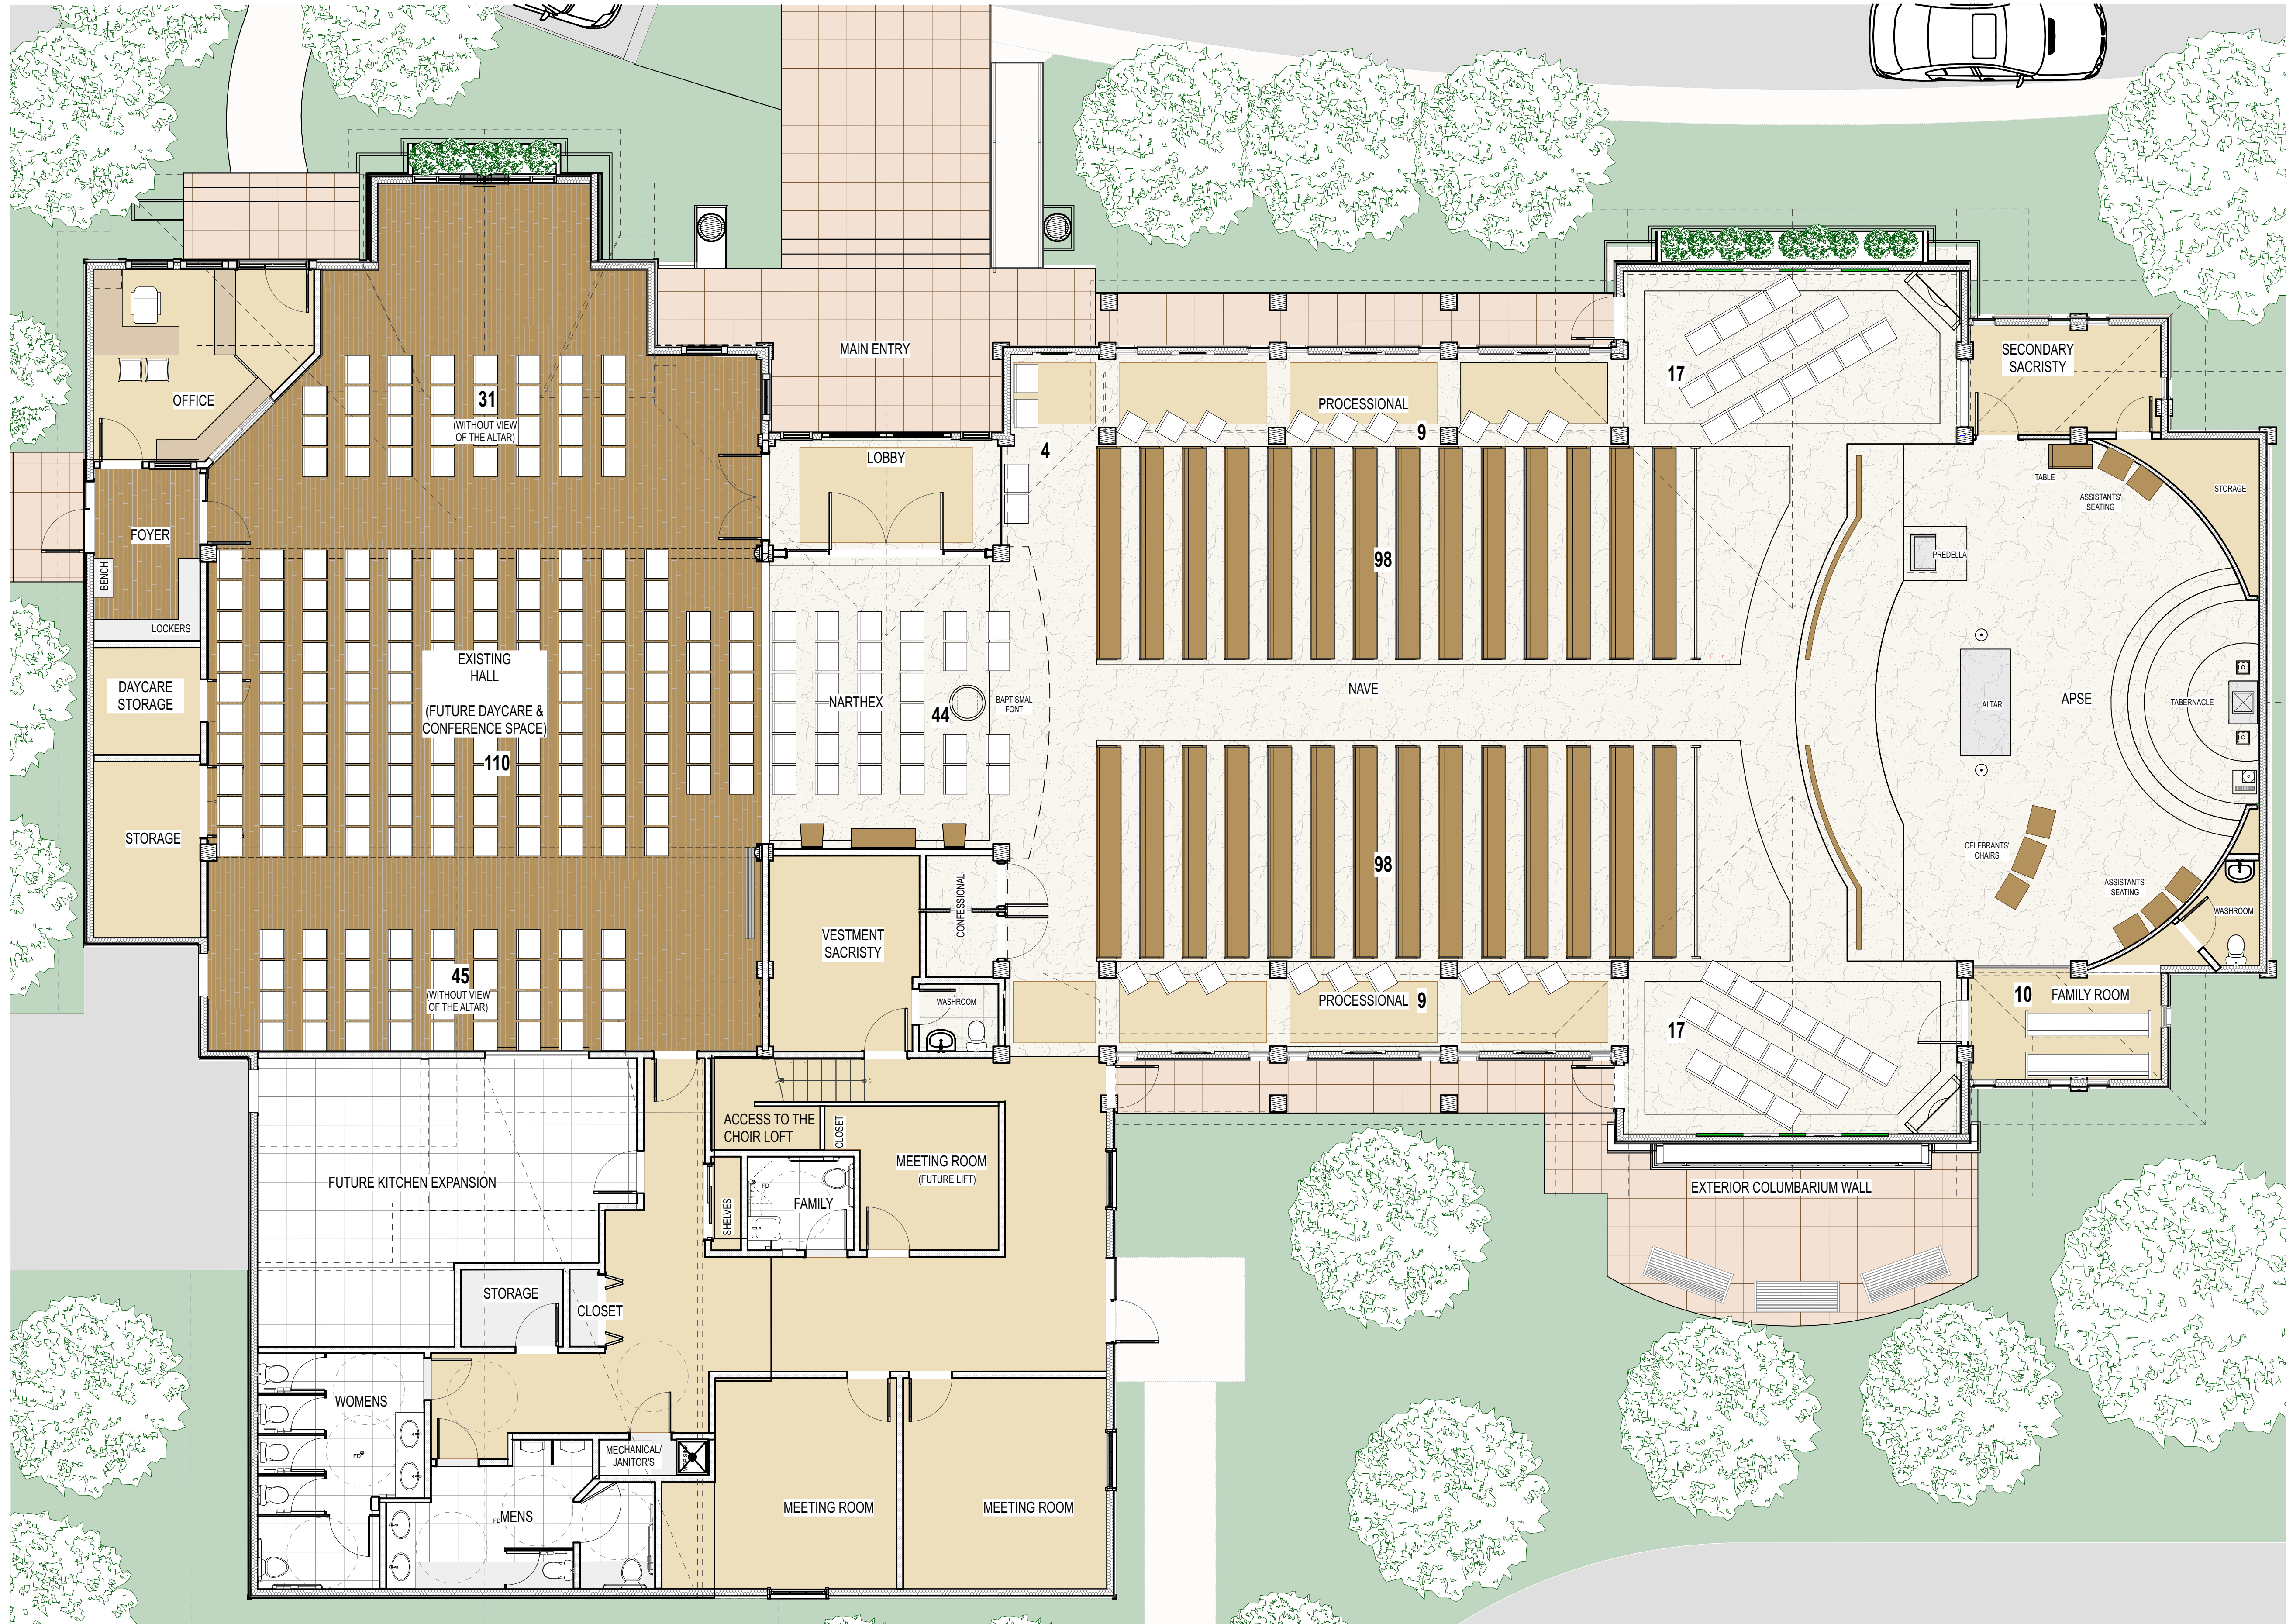

Total Area: 7,860 SQ. FT.

SECOND FLOOR / CHOIR LOFT

- a. Choir loft area: 748 sq. ft.

Note: Pew seating (based on 24"/person) 196 persons

oberto oberti architecture & urban design inc.

Suite #660 - 1188 West Georgia Street,
Vancouver, British Columbia, V6E 4A2, Canada

CONCEPTUAL NEW CHURCH & EXISTING HALL

OUR LADY OF THE MOUNTAINS PARISH - PRELIMINARY CONCEPT

CHURCH SEATING

MAIN FLOOR

a. Nave: 196

b. Family Room: 10

SECOND FLOOR / CHOIR LOFT

c. Choir loft: 24

TOTAL SEATING: 230

Note: Pew seating (based on 24"/person) 196 persons

OVERFLOW SEATING

MAIN FLOOR

a. Narthex: 44

b. Processional: 22

c. Transept: 34

d. Existing Hall: 110

ADDITIONAL SEATING TOTAL: 210

TOTAL DURING OVERFLOW: 440 SEATS

Seating without view to altar (screen to be used): 76

oberto oberti architecture & urban design inc.

Suite #660 - 1188 West Georgia Street,
Vancouver, British Columbia, V6E 4A2, Canada