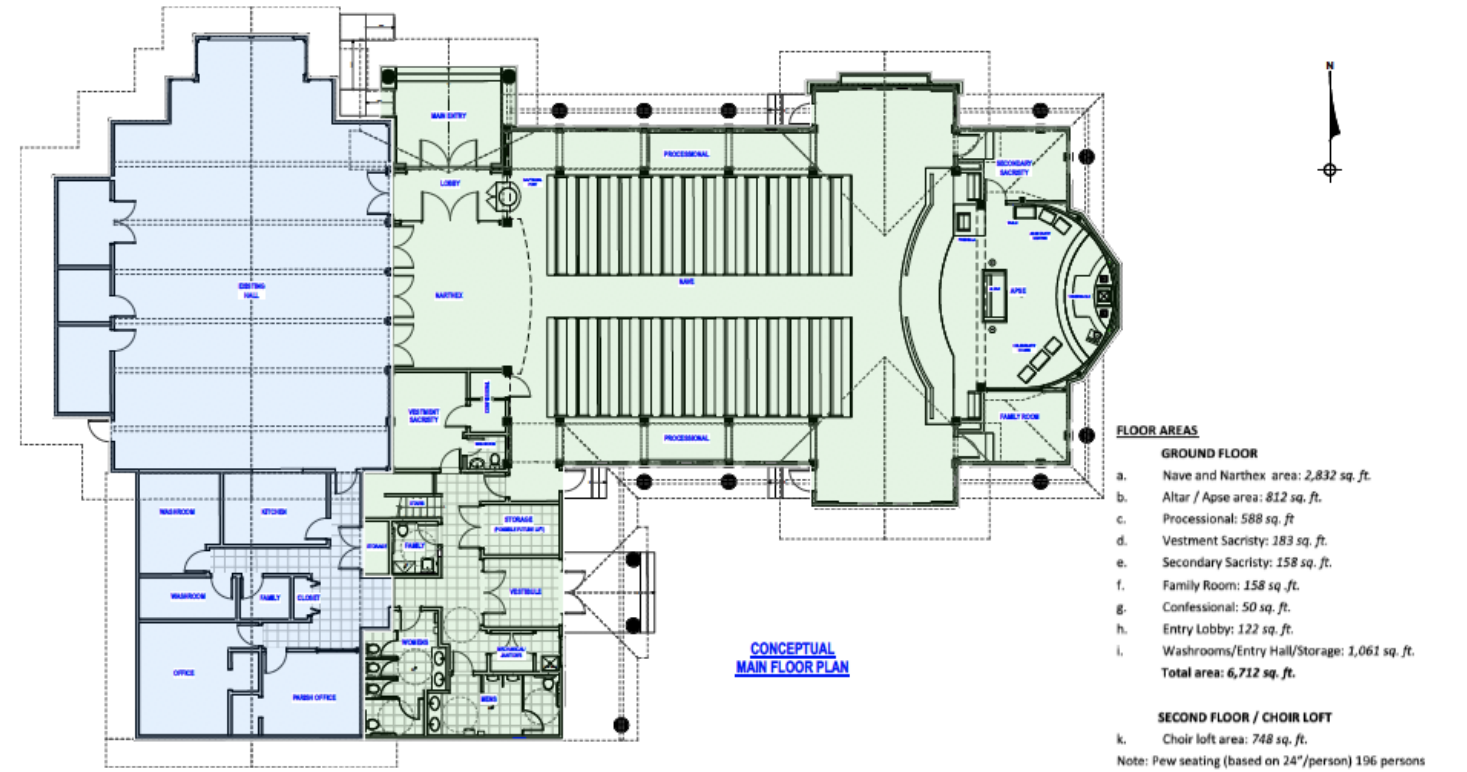

Click to View Project Details

oberto oberti architecture & urban design inc.

Suite #660 - 1188 West Georgia Street,
Vancouver, British Columbia, V6E 4A2, Canada

OUR LADY OF THE MOUNTAINS PARISH - PRELIMINARY CONCEPT